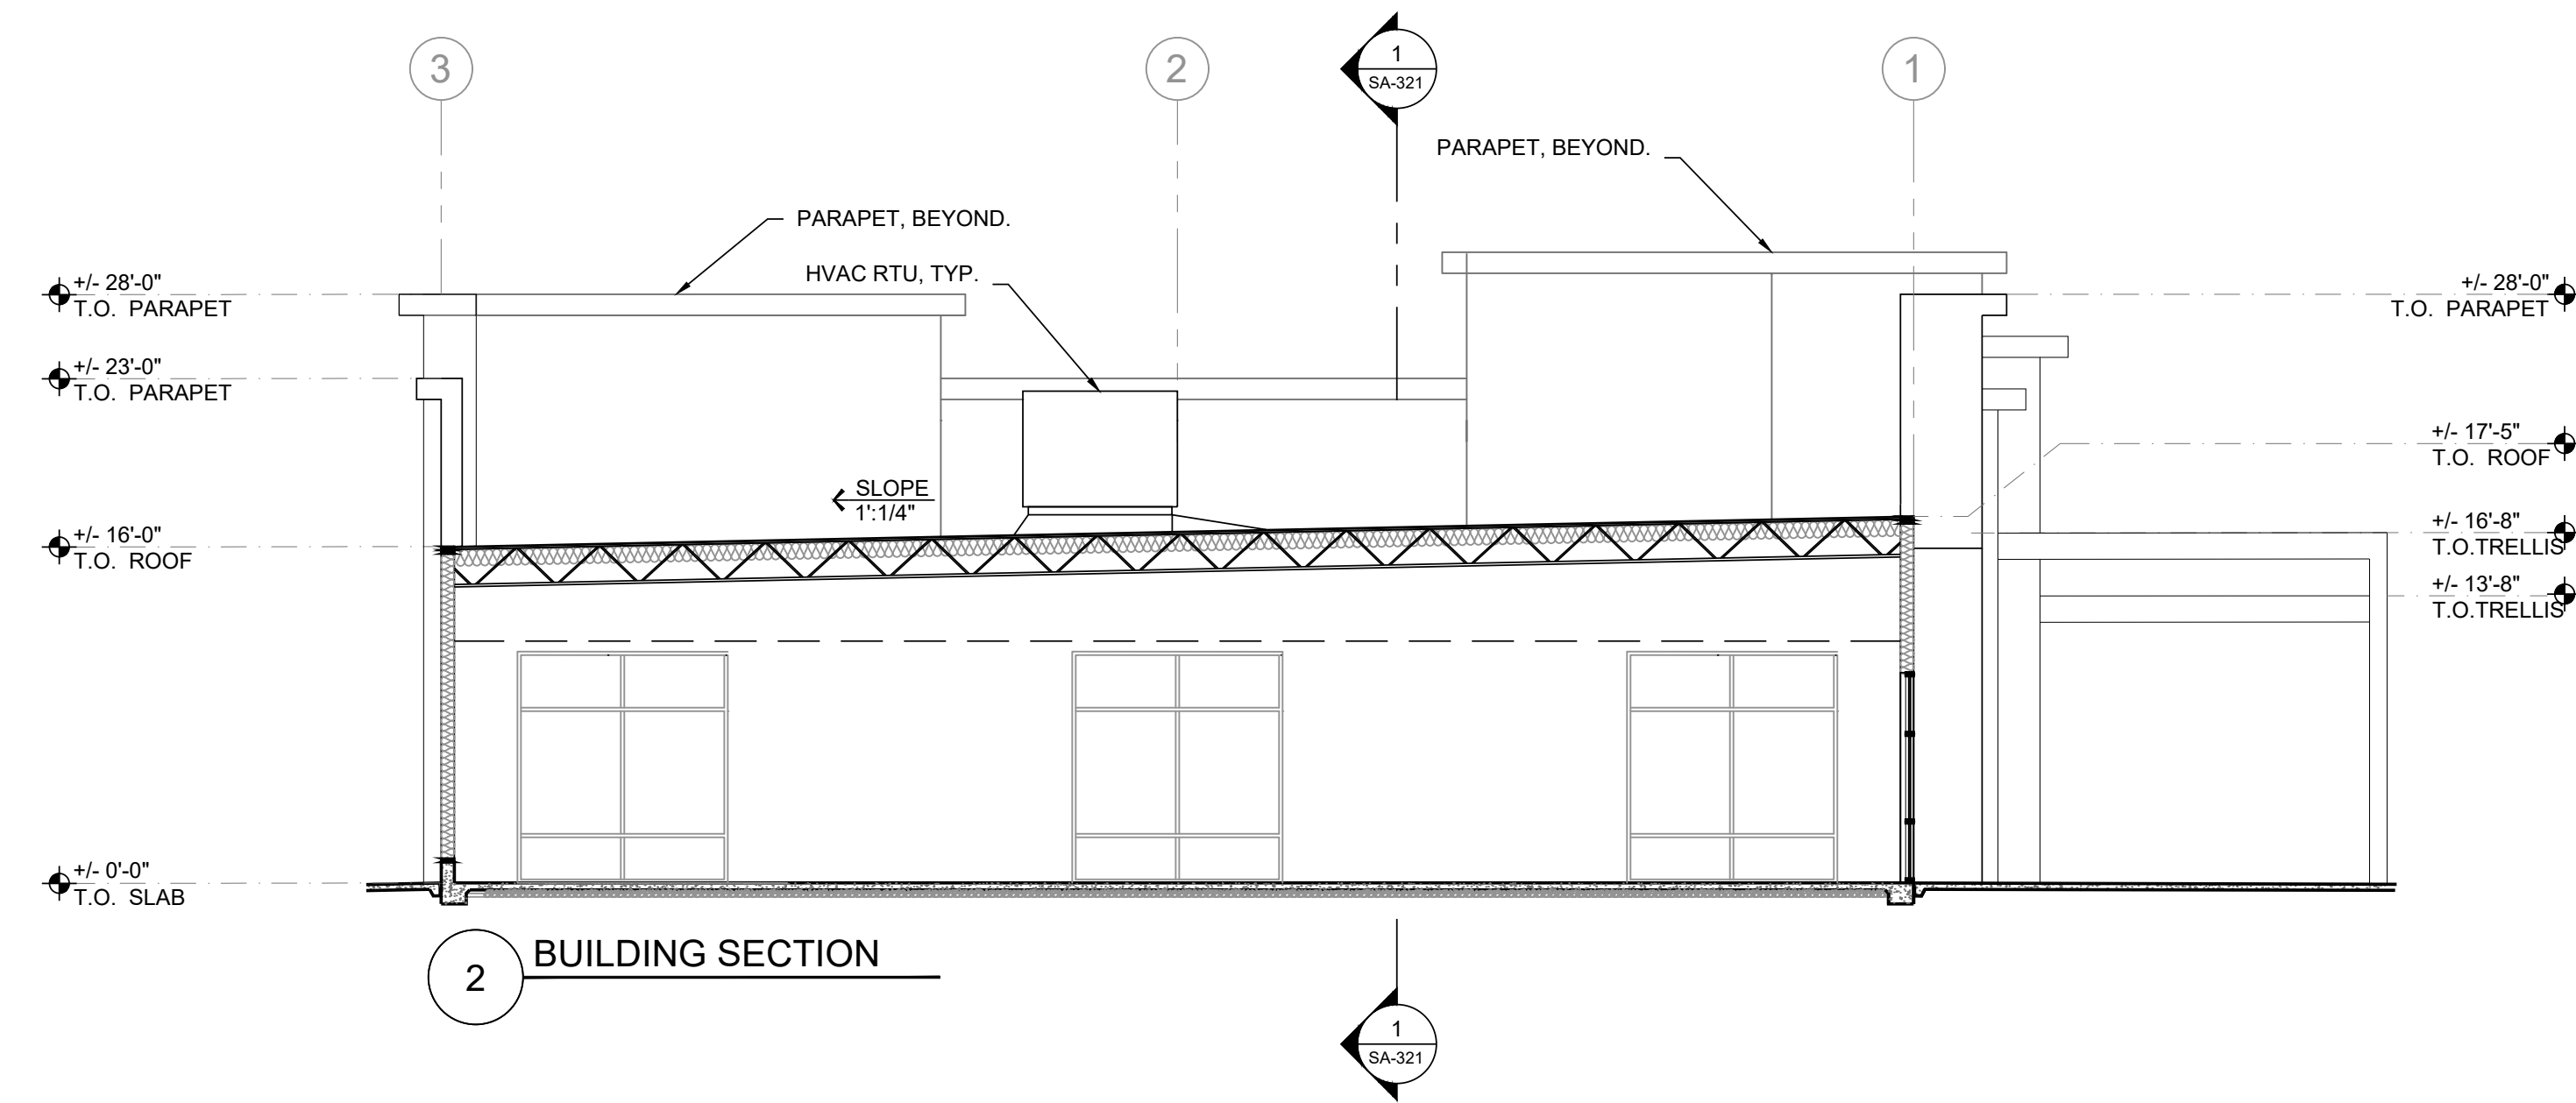

ROSEVILLE SQUARE ROOF PLAN

445 ROSEVILLE SQUARE ROSEVILLE, CALIFORNIA

23006

DATE: 04/22/2024

2 BUILDING SECTION

1 BUILDING SECTION