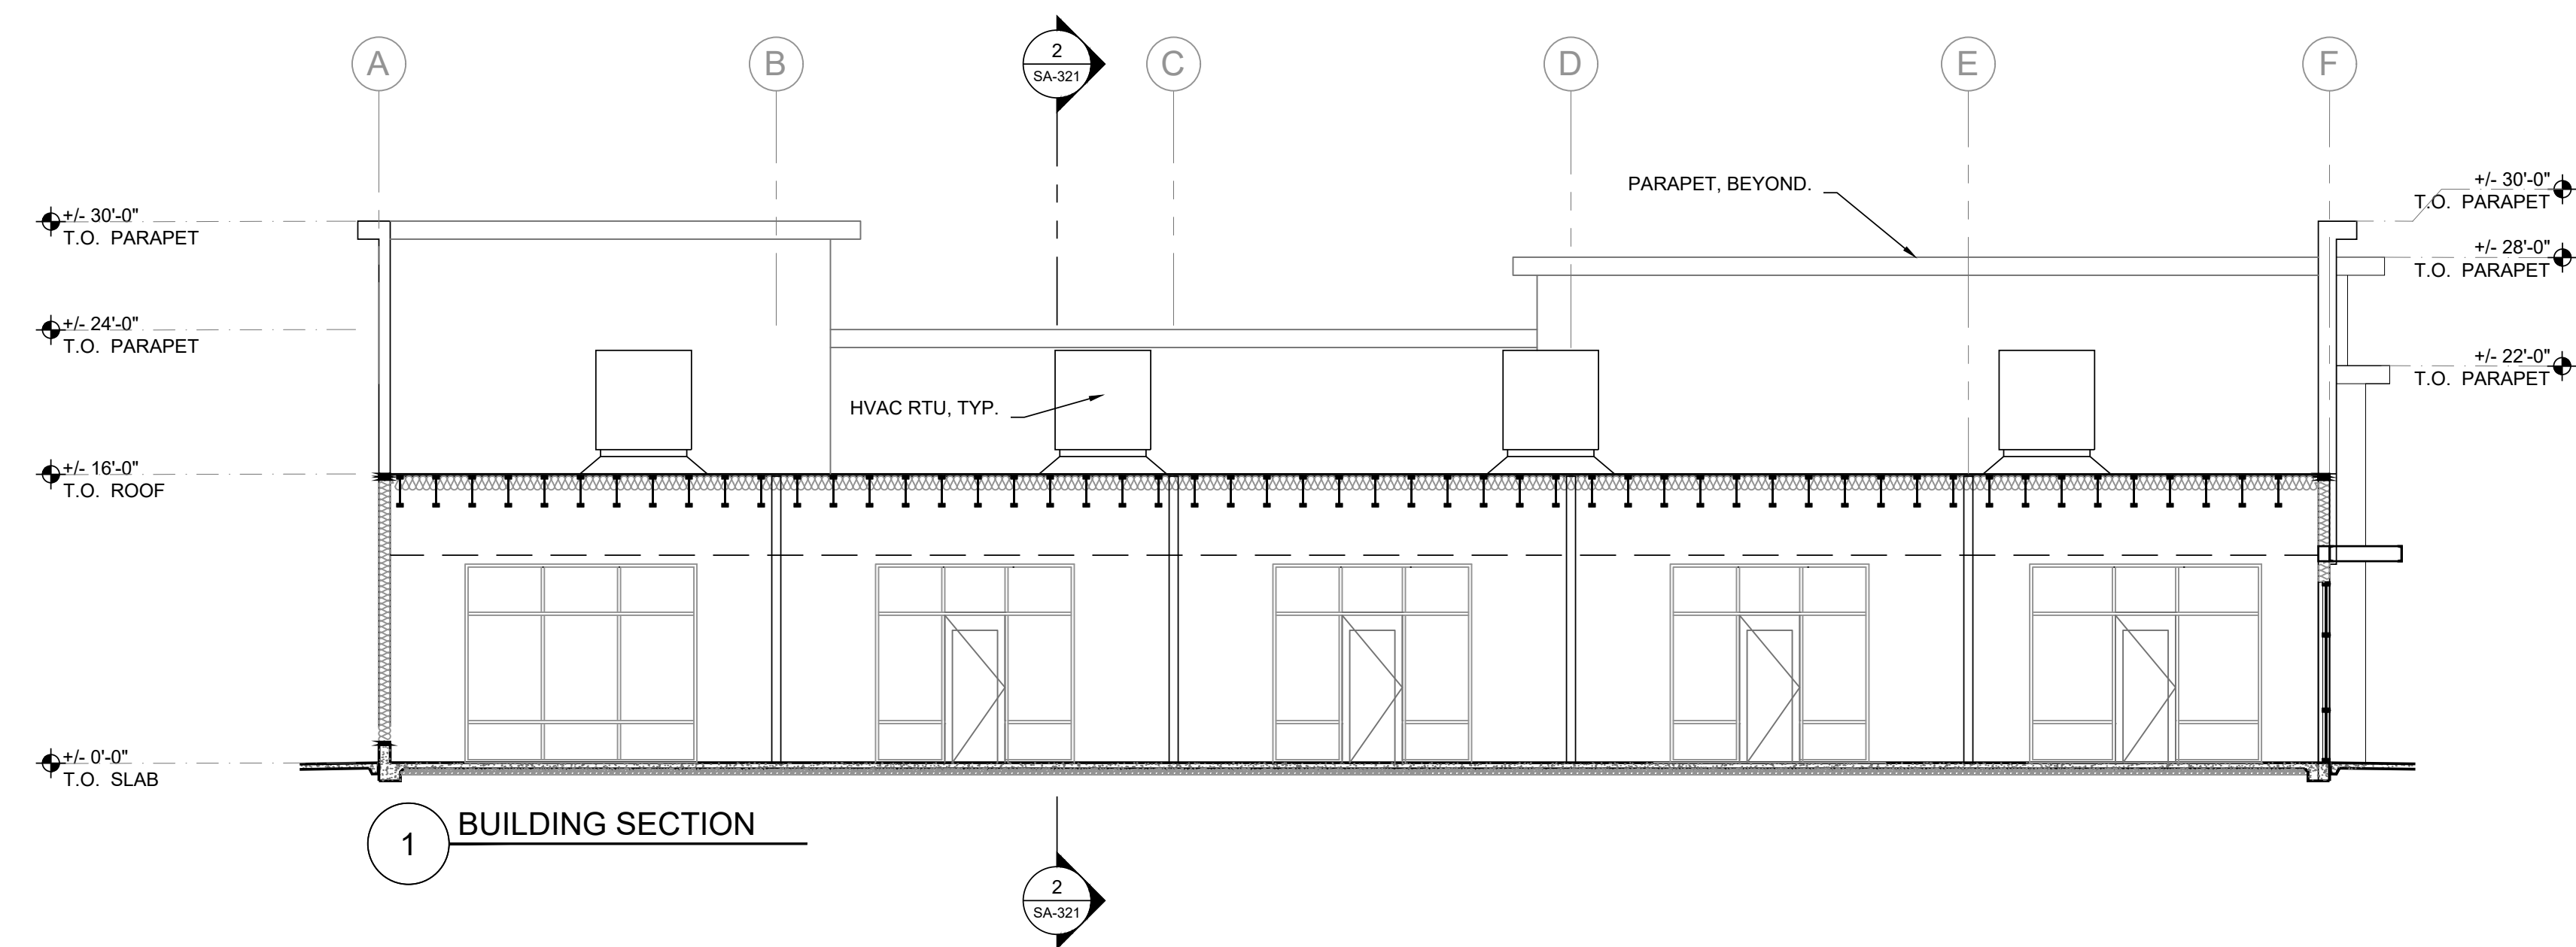

ROSEVILLE SQUARE ROOF PLAN

445 ROSEVILLE SQUARE ROSEVILLE, CALIFORNIA

23006

DATE: 04/22/2024

2 BUILDING SECTION

1 BUILDING SECTION